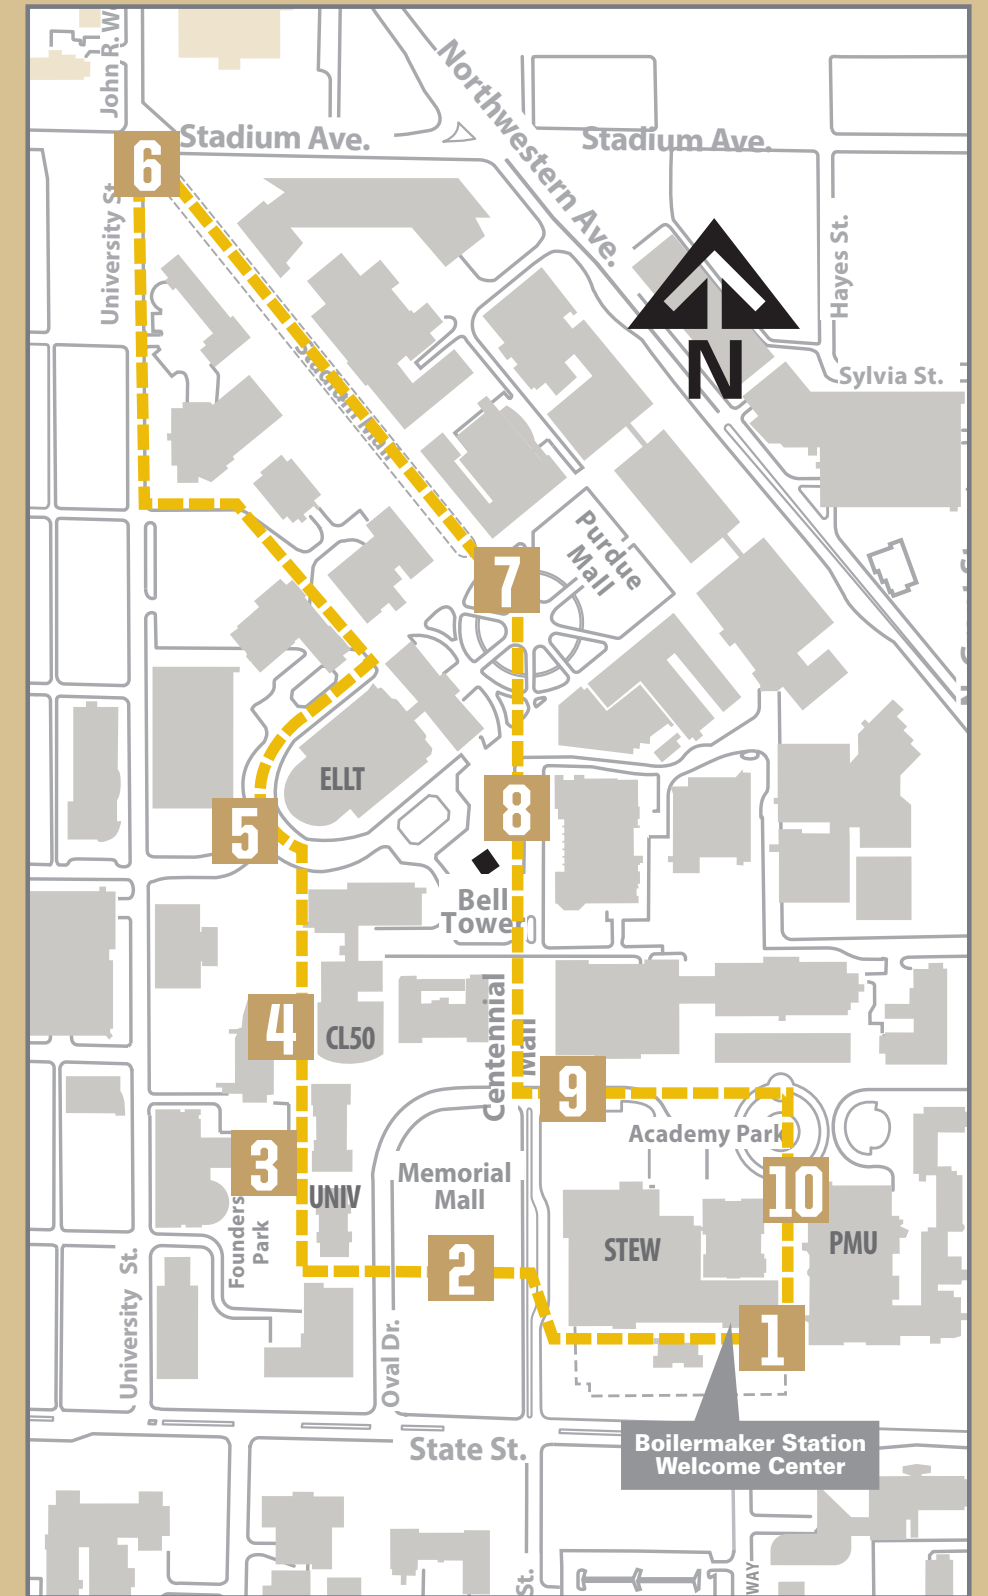

10 PURDUE MEMORIAL UNION

Purdue Memorial Union (PMU) is the campus hub for gathering, dining, retail and banking services, and the Union Club Hotel offers convenient on-campus accommodations. Head west from PMU, and you will arrive back at Stewart Center.

FOLLOW US!

THIS IS PURDUE PODCAST